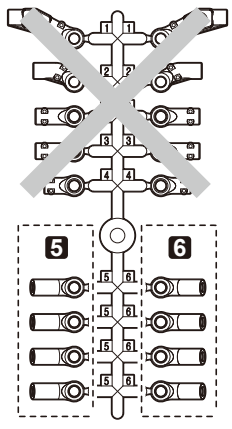

GR01 MACHINED M4 99MM UPPER LINK

1:1 SCALE

GM60022
M4 5.8mm rod end set

GM30119
Aluminum
shock end ball
5.8x7.3mm

GM60022 5

GMA0144
4X15mm
Socket set screw

M4 99mm
aluminum upper rod

GM60022 6

GM30119
Aluminum
shock end ball
5.8x7.3mm

GM60016
Skid plate
* Not included.

GMA0105
3X15mm Wrench bolt
* Not included.