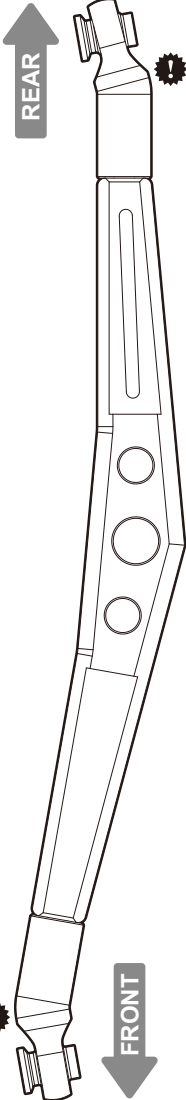

GR01 MACHINED M4 99MM UPPER LINK

1:1 SCALE

GM60022
M4 5.8mm rod end set

GM30119
Aluminum
shock end ball
5.8x7.3mm

GM60022 5

GMA0144
4X15mm
Socket set screw

M4 99mm
aluminum upper rod

GM60022 6

GM30119
Aluminum
shock end ball
5.8x7.3mm

GM60016
Skid plate
* Not included.

GMA0105
3X15mm Wrench bolt
* Not included.