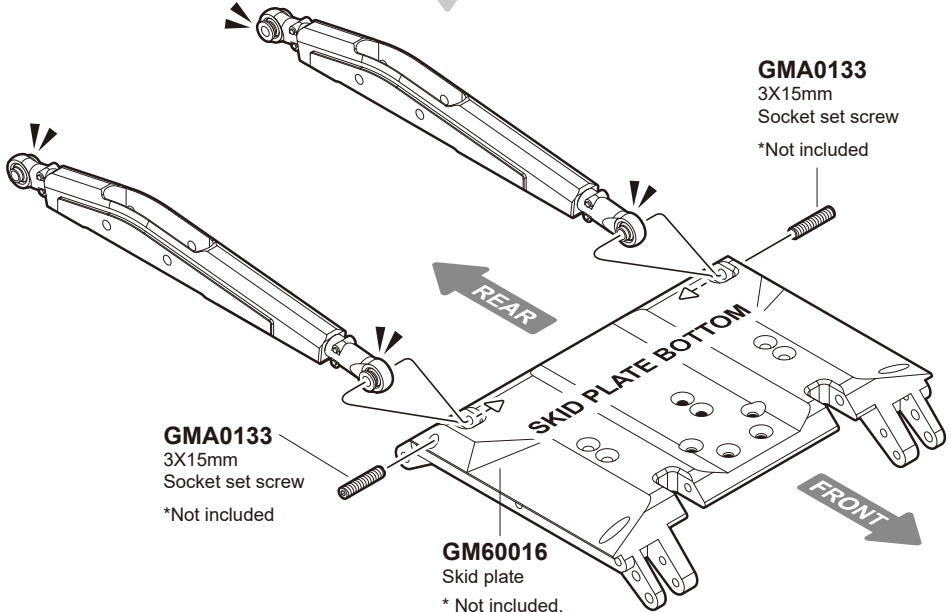

GR01 ALUMINUM TRAILING ARM

GM60022
M4 5.8mm rod end set

GM30119
Aluminum shock end ball
5.8x7.3mm

GM30119
Aluminum shock end ball
5.8x7.3mm

GM60022 4

GMA0144
4X15mm
Socket set screw

GM60022 4

Aluminum trailing arm

GMA0145
4X20mm
Socket set screw

GM60022 3

GM30119
Aluminum shock end ball
5.8x7.3mm

GMA0133
3X15mm
Socket set screw
*Not included

GMA0133
3X15mm
Socket set screw
*Not included

GM60016
Skid plate
* Not included.