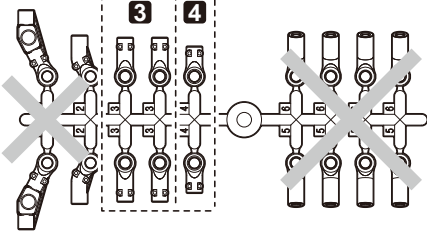

GR01 ALUMINUM TRAILING ARM

GM60022
M4 5.8mm rod end set

GM30119
Aluminum shock end ball
5.8x7.3mm

GM30119
Aluminum shock end ball
5.8x7.3mm

GM60022 4

GMA0144
4X15mm
Socket set screw

GM60022 4

Aluminum trailing arm

GMA0145
4X20mm
Socket set screw

GM60022 3

GM30119
Aluminum shock end ball
5.8x7.3mm

GMA0133
3X15mm
Socket set screw
*Not included

GMA0133
3X15mm
Socket set screw
*Not included

GM60016
Skid plate
* Not included.