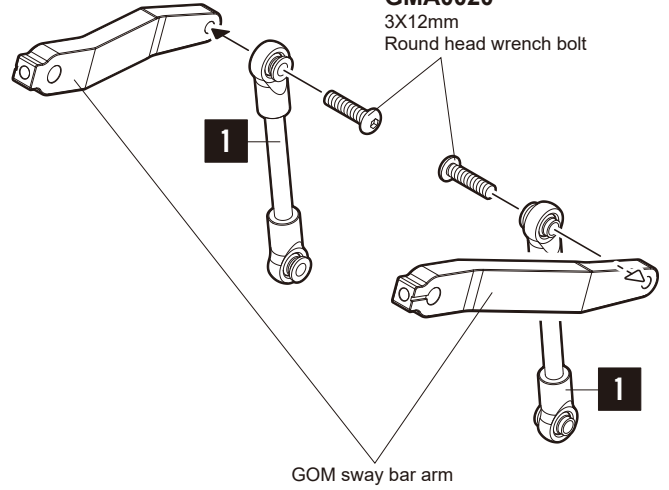

GOM SWAY BAR SET

1 **⚠ MAKE X 2**

GM60023
5.8mm ball parts tree

2

GMA0020
3X12mm
Round head wrench bolt

3

GMA0129
3X6mm
Socket set screw

2

GOM sway bar T-bushing

SIDE VIEW

GOM sway bar

GOM sway bar T-bushing

GOM sway bar T-bushing

GMA0129
3X6mm
Socket set screw

2

4 **⚠ SAME LEFT & RIGHT**

GMA0156
M3 Nylon lock nut

GMA0172
3X18mm
Round head wrench bolt

GMA0129
3X6mm
Socket set screw

GOM sway bar

GOM sway bar T-bushing

GOM sway bar arm