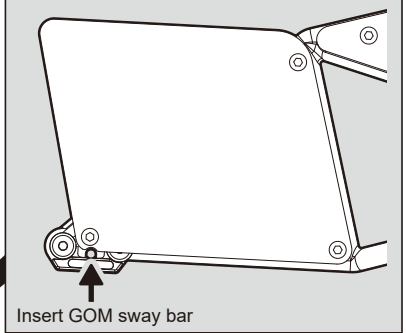

GOM SWAY BAR SET

1 **⚠ MAKE X 2**

GM60023
5.8mm ball parts tree

2

GMA0020
3X12mm
Round head wrench bolt

3

GMA0129
3X6mm
Socket set screw

2

GOM sway bar T-bushing

SIDE VIEW

GOM sway bar

GOM sway bar T-bushing

GOM sway bar T-bushing

GMA0129
3X6mm
Socket set screw

2

4 **⚠ SAME LEFT & RIGHT**