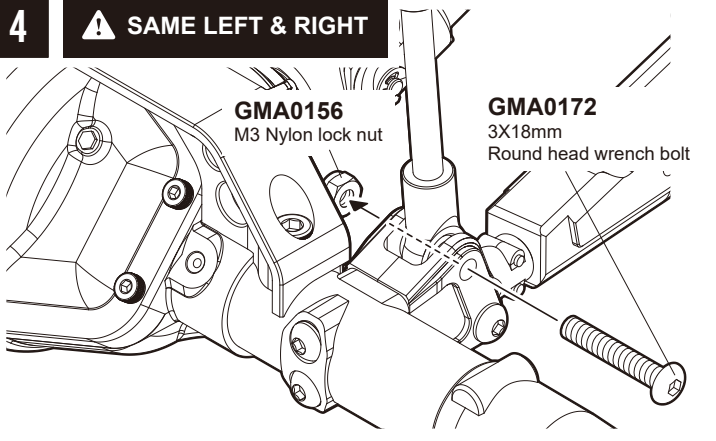

GOM SWAY BAR SET

1 **⚠ MAKE X 2**

GM60023
5.8mm ball parts tree

2

GMA0020
3X12mm
Round head wrench bolt

3

GMA0129
3X6mm
Socket set screw

2

GOM sway bar T-bushing

SIDE VIEW

GOM sway bar

GOM sway bar T-bushing

GOM sway bar T-bushing

GMA0129
3X6mm
Socket set screw

2

4 **⚠ SAME LEFT & RIGHT**

GMA0156
M3 Nylon lock nut

GMA0172
3X18mm
Round head wrench bolt

GMA0129
3X6mm
Socket set screw

GOM sway bar

GOM sway bar T-bushing

GOM sway bar arm