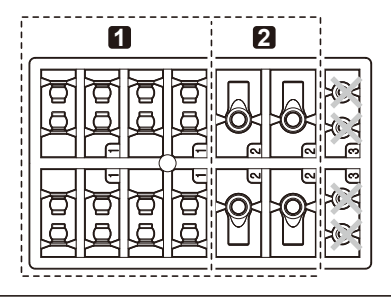

GOM SWAY BAR SET

1 **⚠ MAKE X 2**

GM60023
5.8mm ball parts tree

2

GMA0020
3X12mm
Round head wrench bolt

3

GMA0129
3X6mm
Socket set screw

2

GOM sway bar T-bushing

SIDE VIEW

GOM sway bar

GOM sway bar T-bushing

GOM sway bar T-bushing

GMA0129
3X6mm
Socket set screw

2

4 **⚠ SAME LEFT & RIGHT**