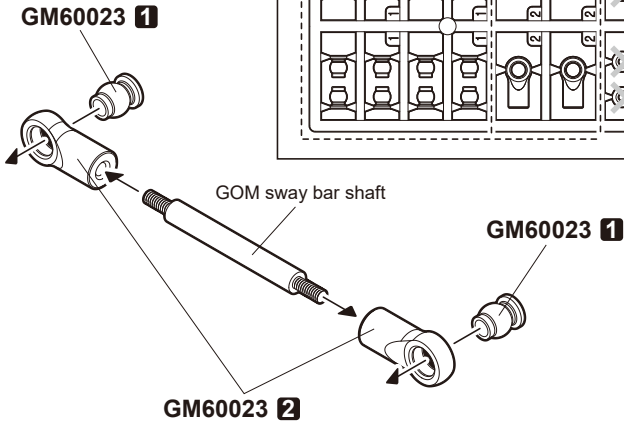

GOM SWAY BAR SET

1 **⚠ MAKE X 2**

GM60023
5.8mm ball parts tree

2

GMA0020
3X12mm
Round head wrench bolt

3

GMA0129
3X6mm
Socket set screw

2

GOM sway bar T-bushing

SIDE VIEW

GOM sway bar

GOM sway bar T-bushing

GOM sway bar T-bushing

GMA0129
3X6mm
Socket set screw

2

4 **⚠ SAME LEFT & RIGHT**

GMA0156
M3 Nylon lock nut

GMA0172
3X18mm
Round head wrench bolt

GMA0129
3X6mm
Socket set screw

GOM sway bar

GOM sway bar T-bushing

GOM sway bar arm