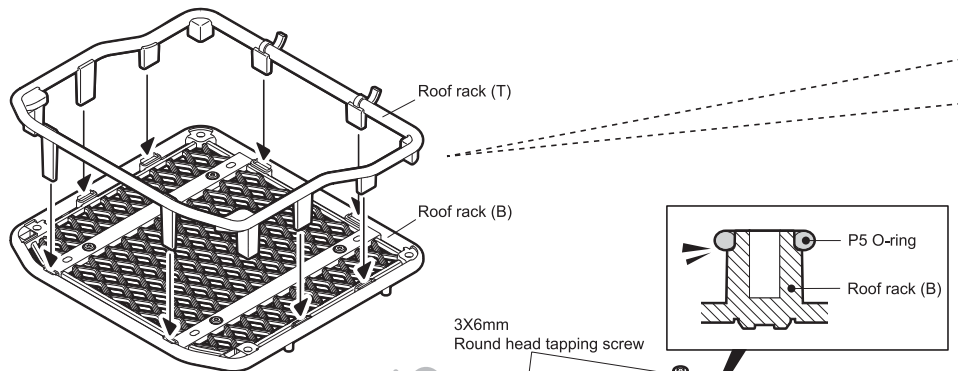

3X8mm
Round head tapping screw x6

ROOF RACK