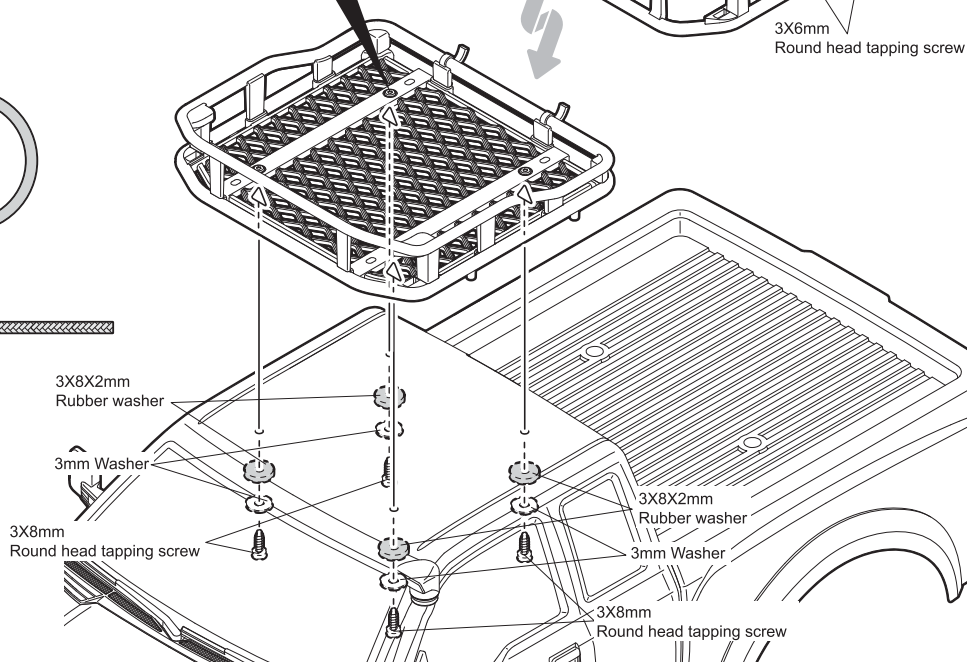

## PARTS REFERENCE

**GM40080**  
Scale accessory roof rack x1

3X8mm  
Round head tapping screw x6

3X6mm  
Round head tapping screw x4

P5 O-ring x4

3mm Washer x4

3X8X2mm Rubber washer x4

**GM49077**  
S75 O-ring x2

**GM49078**  
2mm Rubber rope x1

## ROOF RACK