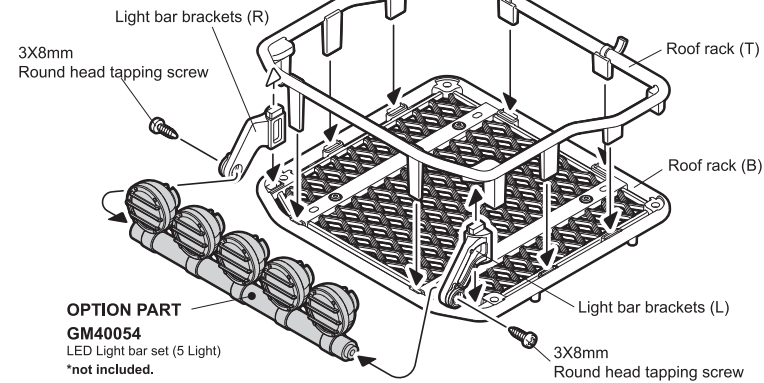

INSTALL OPTION PART