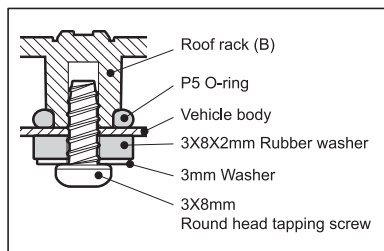

GM40080 SCALE ACCESSORY ROOF RACK INSTRUCTIONS

PARTS REFERENCE

3X8mm
Round head tapping screw x6

3X6mm
Round head tapping screw x4

P5 O-ring x4

3mm Washer x4

ROOF RACK

INSTALL OPTION PART

ACCESSORIES