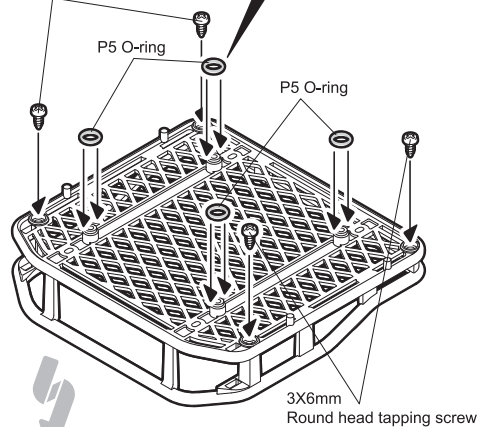

GM40080 SCALE ACCESSORY ROOF RACK INSTRUCTIONS

PARTS REFERENCE

3X8mm
Round head tapping screw x6

3X6mm
Round head tapping screw x4

P5 O-ring x4

3mm Washer x4

ROOF RACK

INSTALL OPTION PART

ACCESSORIES