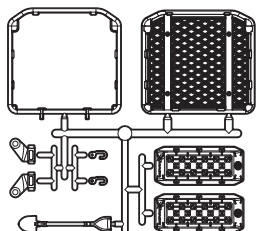

# GM40080 SCALE ACCESSORY ROOF RACK INSTRUCTIONS

## PARTS REFERENCE

**GM40080**  
Scale accessory roof rack x1

3X8mm  
Round head tapping screw x6

3X6mm  
Round head tapping screw x4

P5 O-ring x4

3mm Washer x4

3X8X2mm Rubber washer x4

**GM49077**  
S75 O-ring x2

**GM49078**  
2mm Rubber rope x1