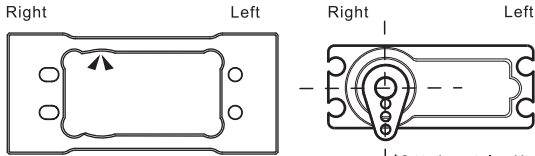

Gmade GS01

Chassic mounted steering servo kit

Instruction